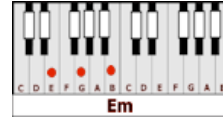

DANCING IN THE DARK – Bruce Springsteen (A)

CAPO 2ND FRET

GUITAR / KEYBOARD CHORDS:

A = xo222o
G

D = xxo232
C

Bm = xx4432
Am

F#m = 244222
Em

E = o221oo
D